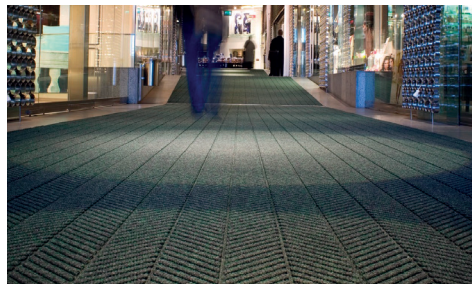

Waterhog® Eco Elite Roll Goods

Specialty Mats • Indoor

WaterHog Rollgoods are designed to provide scalable flooring solutions for large areas.

- 100% recycled fabric surface will not fade in the sun or rot in wet conditions.
- 100% resistant to bleach and sunlight.
- Heavy-Duty rubber backing is made from 20% recycled rubber content and stays in place.
- Exclusive rubber reinforced bi-level herringbone pattern effectively stores dirt and moisture beneath shoe level.

Waterhog® Eco Elite Roll Goods

Specialty Mats • Indoor

Standard Size (cm)

182 x 2042

Pattern: Herringbone

Easy to install (pvc border not included)

#173
grey
ash

Specifications

Backing options: Smooth

Labeling options: Unavailable

Backing:

Type: 100% SBR Rubber (20% Recycled Content)

Border Thickness: 1.7 mm

Rubber Nubs: 4.83 mm

Surface:

Type: 100% post-consumer Pet Polyester Fiber