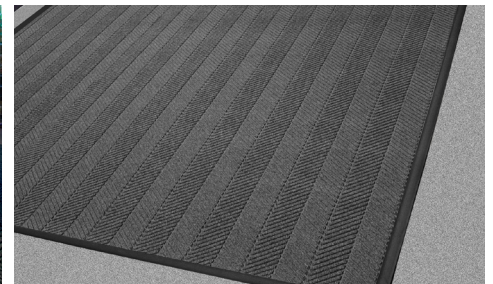

Waterhog® Eco Elite Roll Goods

Specialty Mats • Indoor

WaterHog Rollgoods are designed to provide scalable flooring solutions for large areas.

- 100% recycled fabric surface will not fade in the sun or rot in wet conditions.
- 100% resistant to bleach and sunlight.
- Heavy-Duty rubber backing is made from 20% recycled rubber content and stays in place.
- Exclusive rubber reinforced bi-level herringbone pattern effectively stores dirt and moisture beneath shoe level.

Waterhog® Eco Elite Roll Goods

Specialty Mats • Indoor

Standard Size (cm)

182 x 2042

Pattern: Herringbone

Easy to install (pvc border not included)

#173
grey
ash

Specifications

Backing options: Smooth

Labeling options: Unavailable

Backing:

Type: 100% SBR Rubber (20% Recycled Content)

Border Thickness: 1.7 mm

Rubber Nubs: 4.83 mm

Surface:

Type: 100% post-consumer Pet Polyester Fiber