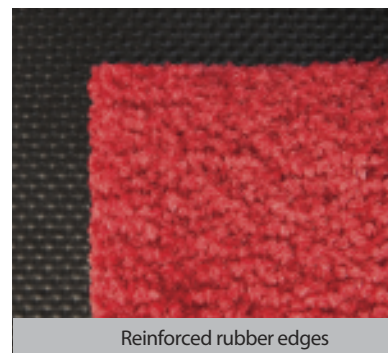

- Solution-dyed nylon fibers provide superior colour and wash fastness.
- 100 % Nitrile EXS™ Rubber backing prevents curling and cracking in all types of weather.
- LUTRADUR™ primary substrate will not fray, reduces linting, and provides a strong bond between the rubber and the carpet.
- High Twist heat set nylon fibers are resistant against crushing and allow dirt to filter into the mat rather than remaining on top of the carpeted surface.
- Bleach / UV resistant.

Maximum size: 200 x 550 cm

Size Tolerance: +/- 2%

*Grey and Anthracite are the only colours available in widths wider than 150 cm. All other colours can be purchased in widths wider than 150 cm with a minimum order quantity of 100 linear meters.

**Only available in 85, 115 cm widths

100% Nylon Carpet

Reinforced rubber edges

Smooth or claw backing

#10*
grey

#20
slate grey

#30
brown

#50*
anthracite