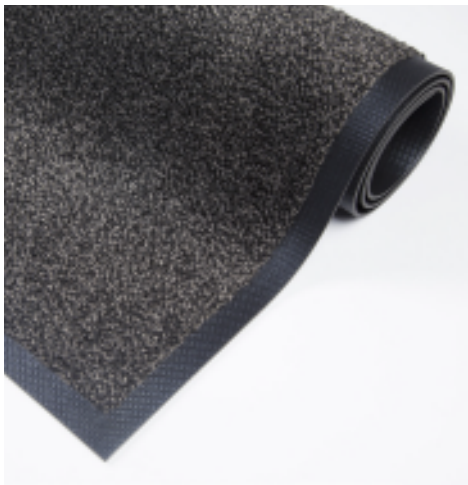

GD - Karaat

Entrance Mats • Indoor

Karaat mats feature a slip-resistant rubber backing and a solution-dyed carpet surface designed to stop dust, dirt, and moisture at your door and provide a safe walking surface.

- Solution-dyed nylon fibers provide superior colour and wash fastness.
- 100 % Nitrile EXS™ Rubber backing prevents curling and cracking in all types of weather.
- LUTRADUR™ primary substrate will not fray, reduces linting, and provides a strong bond between the rubber and the carpet.
- High Twist heat set nylon fibers are resistant against crushing and allow dirt to filter into the mat rather than remaining on top of the carpeted surface.
- Bleach / UV resistant.

Maximum size: 200 x 550 cm

Size Tolerance: +/- 2%

*Grey and Anthracite are the only colours available in widths wider than 150 cm. All other colours can be purchased in widths wider than 150 cm with a minimum order quantity of 100 linear meters.

**Only available in 85, 115 cm widths

100% Nylon Carpet

Reinforced rubber edges

Smooth or claw backing

#10*
grey

#20
slate grey

#30
brown

#50*
anthracite