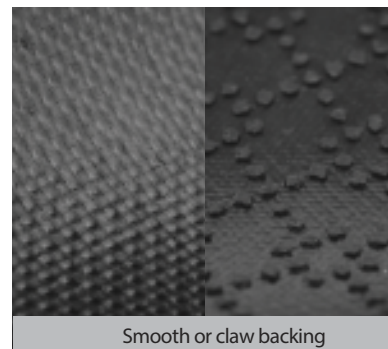

- Solution-dyed nylon fibers provide superior colour and wash fastness.
- 100 % Nitrile EXS™ Rubber backing prevents curling and cracking in all types of weather.
- LUTRADUR™ primary substrate will not fray, reduces linting, and provides a strong bond between the rubber and the carpet.
- High Twist heat set nylon fibers are resistant against crushing and allow dirt to filter into the mat rather than remaining on top of the carpeted surface.
- Bleach / UV resistant.

Maximum size: 200 x 550 cm

Size Tolerance: +/- 2%

*Grey and Anthracite are the only colours available in widths wider than 150 cm. All other colours can be purchased in widths wider than 150 cm with a minimum order quantity of 100 linear meters.

**Only available in 85, 115 cm widths

100% Nylon Carpet

Reinforced rubber edges

Smooth or claw backing

#10*
grey

#20
slate grey

#30
brown

#50*
anthracite